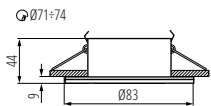

Downlight light for light sources PAR16, cap GU10.

housing material: aluminum alloy
protection class 2

INDEX	NAME	COLOUR	ANGLE ADJUSTMENT	MOUNTING HOLE	POWER SUPPLY	POWER
	26303 QULES AC O-W	white	no	Ø 71÷74mm	220-240 AC 50Hz	max 10 W
	26304 QULES AC O-C/M	matt chrome	no	Ø 71÷74mm	220-240 AC 50Hz	max 10 W
	26306 QULES AC O-B	black	no	Ø 71÷74mm	220-240 AC 50Hz	max 10 W

ADVANTAGES:

- ✦ universal design in two shapes
- ✦ smooth housing surface
- ✦ high end finish
- ✦ fit perfectly to
  ASTEN LED, ASTIM LED i AKVO LED