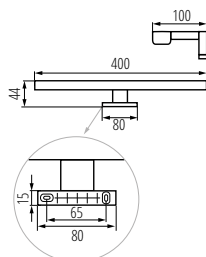

A ceiling-mounted spotlight luminaire suitable for interchangeable MR16 light sources with Gx5.3 screw

housing material: steel,
protection class: 2

	CODE	NAME	COLOUR	FLUX	TC COLOUR	POWER SUPPLY	POWER
●	34933	ASTIM IP44 12W-NW-B	black	910 lm	4000 K	12 AC; 12 DC	12 W
●	34935	ASTIM IP44 12W-NW-C	chrome	1010 lm	4000 K	12 AC; 12 DC	12 W
○	34934	ASTIM IP44 12W-NW-W	white	1070 lm	4000 K	12 AC; 12 DC	12 W
●	34930	ASTIM IP44 8W-NW-B	black	590 lm	4000 K	12 AC; 12 DC	8 W
●	34932	ASTIM IP44 8W-NW-C	chrome	660 lm	4000 K	12 AC; 12 DC	8 W
○	34931	ASTIM IP44 8W-NW-W	white	690 lm	4000 K	12 AC; 12 DC	8 W

ADVANTAGES:

- ✦ can be fitted to a mirror or cabinet frame
- ✦ modern design