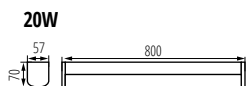

housing material: aluminium alloy
lampshade material: plastic

protection class: 2
life span: 25,000h

CODE	NAME	COLOUR	POWER SUPPLY	POWER	TC COLOUR	FLUX
36660	AKVO IP44 15W-NW-B	black	220-240 AC	15 W	4000 K	1600 lm
36661	AKVO IP44 15W-NW-C	chrome	220-240 AC	15 W	4000 K	1600 lm
36659	AKVO IP44 15W-NW-W	white	220-240 AC	15 W	4000 K	1600 lm
36663	AKVO IP44 20W-NW-B	black	220-240 AC	20 W	4000 K	2300 lm
36664	AKVO IP44 20W-NW-C	chrome	220-240 AC	20 W	4000 K	2300 lm
36662	AKVO IP44 20W-NW-W	white	220-240 AC	20 W	4000 K	2300 lm
36666	AKVO IP44 23W-NW-B	black	220-240 AC	23 W	4000 K	2750 lm
36667	AKVO IP44 23W-NW-C	chrome	220-240 AC	23 W	4000 K	2750 lm
36665	AKVO IP44 23W-NW-W	white	220-240 AC	23 W	4000 K	2750 lm

ADVANTAGES:

- ✦ 3 colours (white, chrome, black)
- ✦ luminaire available in 3 lengths (60 cm, 80 cm and 100 cm)
- ✦ for wall or ceiling mounting
- ✦ can be mounted vertically and horizontally
- ✦ suitable for illumination of rooms such as bathrooms, laundry rooms, utility rooms, corridors and wardrobes