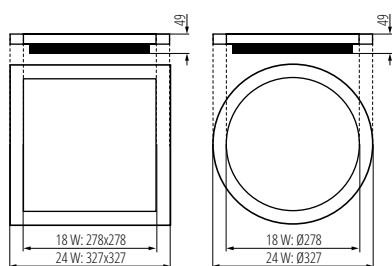

FAMILY OF CEILING LIGHT FITTINGS

KANLUX VARSO LED

**IP
54**

It is PZH certified: B.BK.60112.0028.2022,
(POLISH DEPARTMENT OF HYGIENE) valid until 11.03.2027 - VARSO HI 36W.
housing: plastic
shade: plastic

protection class 2
durability: 20 000h

INDEX	NAME	COLOUR	SENSOR	POWER SUPPLY	POWER	TC	LUMINOUS FLUX	BEAM ANGLE
○	26440 VARSO LED 18W-WW-O	biały	brak	220-240 AC	18 W	3000 K	1620 lm	120°
○	26441 VARSO LED 18W-NW-O	biały	brak	220-240 AC	18 W	4000 K	1700 lm	120°
□	26443 VARSO LED 18W-NW-L	biały	brak	220-240 AC	18 W	4000 K	1700 lm	120°
○	26444 VARSO LED 24W-WW-O	biały	brak	220-240 AC	24 W	3000 K	2160 lm	120°
○	26445 VARSO LED 24W-NW-O	biały	brak	220-240 AC	24 W	4000 K	2280 lm	120°
□	26447 VARSO LED 24W-NW-L	biały	brak	220-240 AC	24 W	4000 K	2280 lm	120°
□	26980 VARSO LED 18W-NW-L-SE	biały	mikrofalowy	220-240 AC	18 W	4000 K	1700 lm	120°
○	26981 VARSO LED 18W-NW-O-SE	biały	mikrofalowy	220-240 AC	18 W	4000 K	1700 lm	120°
□	26983 VARSO LED 24W-NW-L-SE	biały	mikrofalowy	220-240 AC	24 W	4000 K	2280 lm	120°
○	26984 VARSO LED 24W-NW-O-SE	biały	mikrofalowy	220-240 AC	24 W	4000 K	2280 lm	120°
□	26449 VARSO HI 36W-NW-L	biały	mikrofalowy	220-240 AC	36 W	4000 K	3600 lm	120°
○	26448 VARSO HI 36W-NW-O	biały	mikrofalowy	220-240 AC	36 W	4000 K	3600 lm	120°
○	26985 VARSO HI 36W-NW-O-SE	biały	mikrofalowy	220-240 AC	36 W	4000 K	3600 lm	120°

ADVANTAGES:

- ✦ high luminous flux
- ✦ very good proposal for investments
- ✦ versions with sensor (SE)