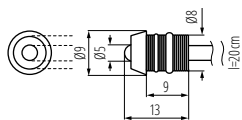

OYO 2LED-CW includes 2 pieces, OYO 5LED-CW includes 5 pieces
housing material: metal, plastic

protection class 3
durability: 30,000h

INDEX	NAME	COLOUR	ANGLE ADJUSTMENT	MOUNTING HOLE	POWER SUPPLY	POWER	TC	BEAM ANGLE
08121	OYO 5LED-CW	chrome	no	Ø 8mm	12 DC	0,22 W	6500 K	15°