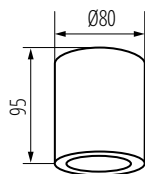

Ceiling fixture, surface-mounted adapted
to light sources
PAR16 with GU10 cap

housing: aluminum alloy
shade: plastic
protection class 2

INDEX	NAME	COLOUR	POWER SUPPLY	POWER
	29240 SANI IP44 DSO-B	black	220-240 AC	max 10 W
	29241 SANI IP44 DSO-W	white	220-240 AC	max 10 W

ADVANTAGES:

- ✦ simple and fashionable design
- ✦ ideal for modern rooms, bathroom
- ✦ blend well with luminaires

Kanlux FLINII IP44