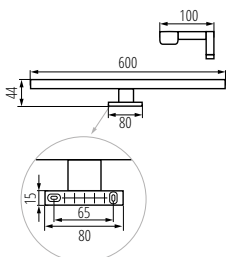

A ceiling-mounted spotlight luminaire suitable for interchangeable MR16 light sources with Gx5.3 screw

housing material: steel,
protection class: 2

	CODE	NAME	COLOUR	FLUX	TC COLOUR	POWER SUPPLY	POWER
●	34933	ASTIM IP44 12W-NW-B	black	910 lm	4000 K	12 AC; 12 DC	12 W
●	34935	ASTIM IP44 12W-NW-C	chrome	1010 lm	4000 K	12 AC; 12 DC	12 W
○	34934	ASTIM IP44 12W-NW-W	white	1070 lm	4000 K	12 AC; 12 DC	12 W
●	34930	ASTIM IP44 8W-NW-B	black	590 lm	4000 K	12 AC; 12 DC	8 W
●	34932	ASTIM IP44 8W-NW-C	chrome	660 lm	4000 K	12 AC; 12 DC	8 W
○	34931	ASTIM IP44 8W-NW-W	white	690 lm	4000 K	12 AC; 12 DC	8 W

ADVANTAGES:

- ✦ can be fitted to a mirror or cabinet frame
- ✦ modern design