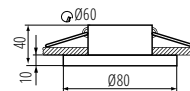

Decorative ring for replacable light sources MR16/PAR16-GU10, cap GX5,3/GU10. Lamp holder not included.

housing material: aluminum alloy
protection class 2 and 3

INDEX	NAME	COLOUR	ANGLE ADJUSTMENT	MOUNTING HOLE	POWER SUPPLY	POWER
33120	FLINI IP44 DSL-B	black matt	no	Ø 60 mm	12 AC; 12 DC; 220-240 AC	max 10 W
33121	FLINI IP44 DSL-W	white matt	no	Ø 60 mm	12 AC; 12 DC; 220-240 AC	max 10 W
33122	FLINI IP44 DSO-B	black matt	no	Ø 60 mm	12 AC; 12 DC; 220-240 AC	max 10 W
33123	FLINI IP44 DSL-W	white matt	no	Ø 60 mm	12 AC; 12 DC; 220-240 AC	max 10 W