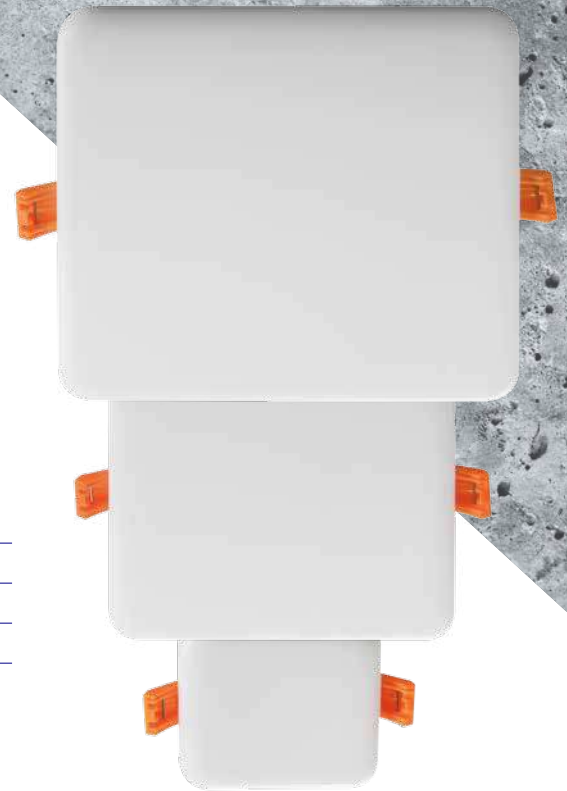

ADVANTAGES:

- ✦ panel thickness is only 9mm
- ✦ frameless housing - ideally blends into the ceiling
- ✦ ensures even light distribution
- ✦ scratch and photoaging resistant

CEILING-MOUNTED LUMINAIRES

KANLUX AQILO