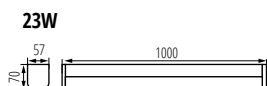

housing material: aluminium alloy
lampshade material: plastic

protection class: 2
life span: 25,000h

CODE	NAME	COLOUR	POWER SUPPLY	POWER	TC COLOUR	FLUX
36651	AKVO IP44 15W-NW-B S	black	220-240 AC	15 W	4000 K	1600 lm
36652	AKVO IP44 15W-NW-C S	chrome	220-240 AC	15 W	4000 K	1600 lm
36650	AKVO IP44 15W-NW-W S	white	220-240 AC	15 W	4000 K	1600 lm
36654	AKVO IP44 20W-NW-B S	black	220-240 AC	20 W	4000 K	2300 lm
36655	AKVO IP44 20W-NW-C S	chrome	220-240 AC	20 W	4000 K	2300 lm
36653	AKVO IP44 20W-NW-W S	white	220-240 AC	20 W	4000 K	2300 lm
36657	AKVO IP44 23W-NW-B S	black	220-240 AC	23 W	4000 K	2750 lm
36658	AKVO IP44 23W-NW-C S	chrome	220-240 AC	23 W	4000 K	2750 lm
36656	AKVO IP44 23W-NW-W S	white	220-240 AC	23 W	4000 K	2750 lm

ADVANTAGES:

- ✦ 3 colours (white, chrome, black)
- ✦ luminaire available in 3 lengths (60 cm, 80 cm and 100 cm)
- ✦ for wall or ceiling mounting
- ✦ can be mounted vertically and horizontally
- ✦ suitable for illumination of rooms such as bathrooms, laundry rooms, utility rooms, corridors and wardrobes