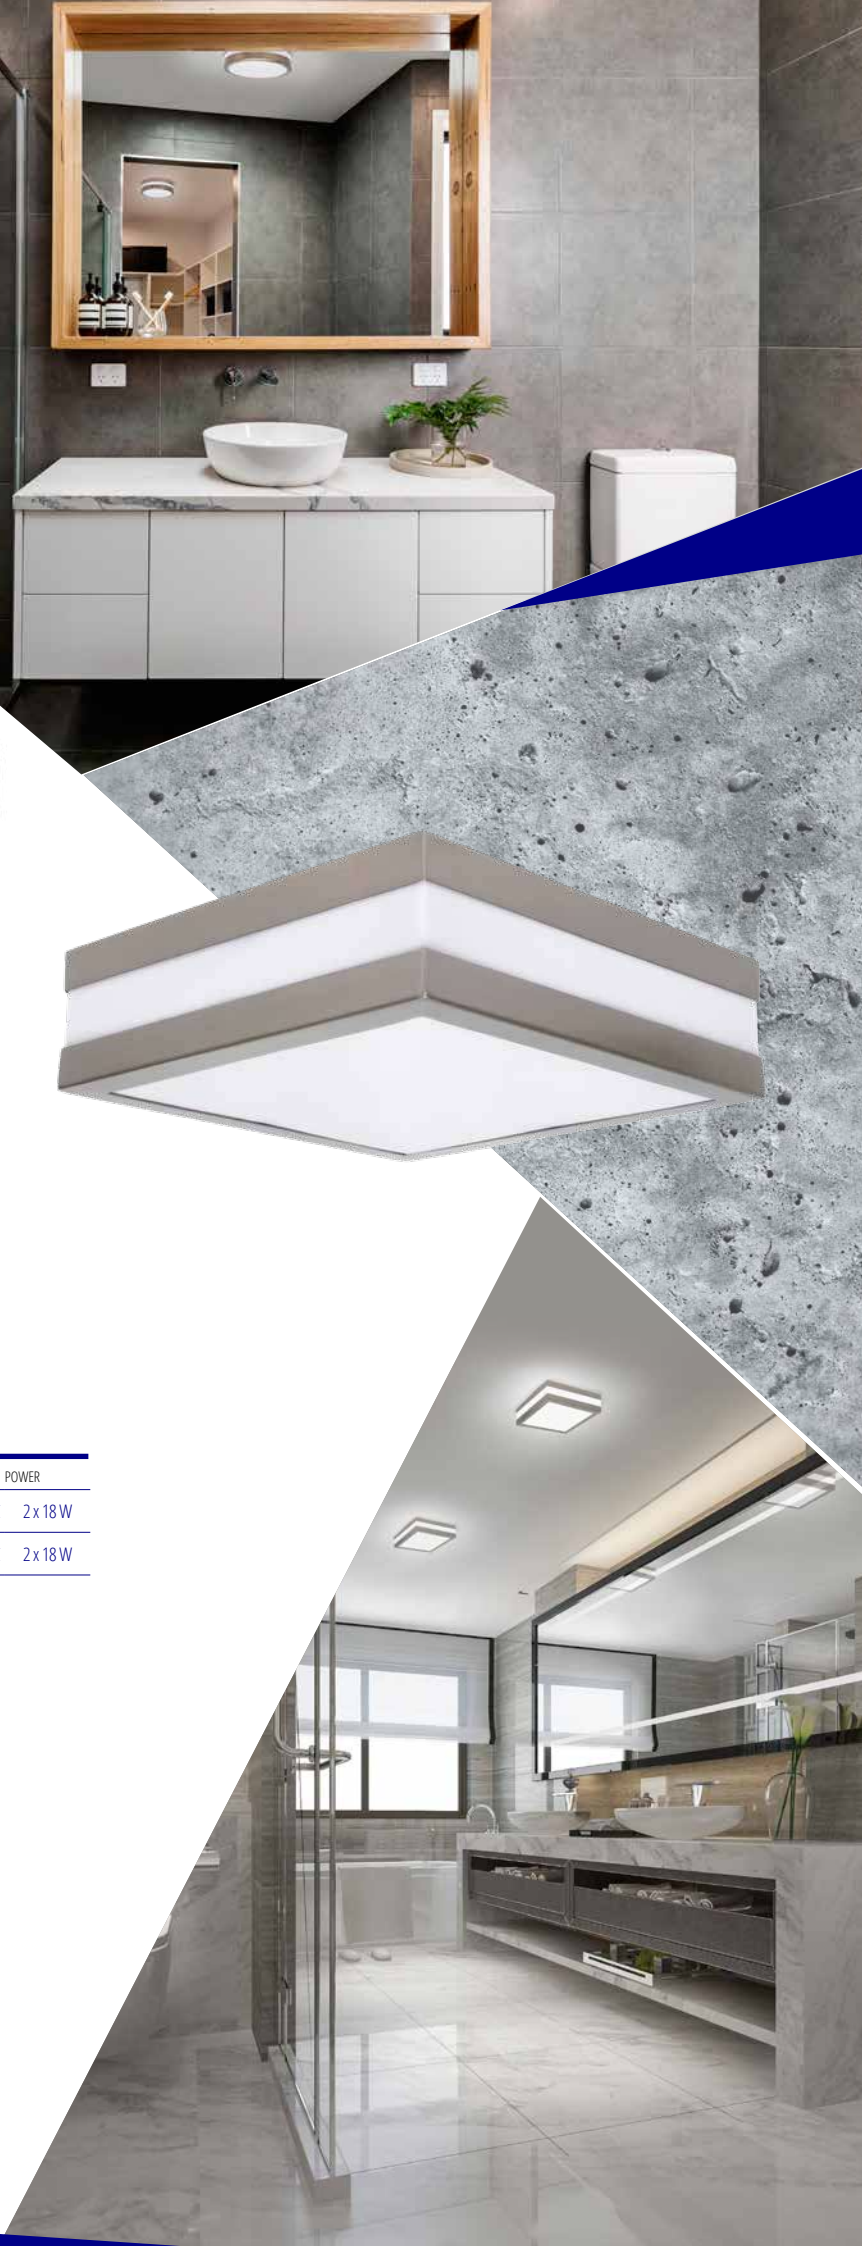

ADVANTAGES:

- ✦ classic design
- ✦ can be installed indoors and outdoors
- ✦ light source power and TC colour selection in accordance with your preferences