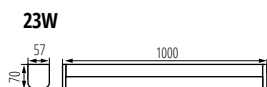

housing material: aluminium alloy
lampshade material: plastic

protection class: 2
life span: 25,000h

CODE	NAME	COLOUR	POWER SUPPLY	POWER	TC COLOUR	FLUX
36660	AKVO IP44 15W-NW-B	black	220-240 AC	15 W	4000 K	1600 lm
36661	AKVO IP44 15W-NW-C	chrome	220-240 AC	15 W	4000 K	1600 lm
36659	AKVO IP44 15W-NW-W	white	220-240 AC	15 W	4000 K	1600 lm
36663	AKVO IP44 20W-NW-B	black	220-240 AC	20 W	4000 K	2300 lm
36664	AKVO IP44 20W-NW-C	chrome	220-240 AC	20 W	4000 K	2300 lm
36662	AKVO IP44 20W-NW-W	white	220-240 AC	20 W	4000 K	2300 lm
36666	AKVO IP44 23W-NW-B	black	220-240 AC	23 W	4000 K	2750 lm
36667	AKVO IP44 23W-NW-C	chrome	220-240 AC	23 W	4000 K	2750 lm
36665	AKVO IP44 23W-NW-W	white	220-240 AC	23 W	4000 K	2750 lm

ADVANTAGES:

- ✦ 3 colours (white, chrome, black)
- ✦ luminaire available in 3 lengths (60 cm, 80 cm and 100 cm)
- ✦ for wall or ceiling mounting
- ✦ can be mounted vertically and horizontally
- ✦ suitable for illumination of rooms such as bathrooms, laundry rooms, utility rooms, corridors and wardrobes