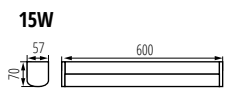

housing material: aluminium alloy
lampshade material: plastic

protection class: 2
life span: 25,000h

CODE	NAME	COLOUR	POWER SUPPLY	POWER	TC COLOUR	FLUX
36651	AKVO IP44 15W-NW-B S	black	220-240 AC	15 W	4000 K	1600 lm
36652	AKVO IP44 15W-NW-C S	chrome	220-240 AC	15 W	4000 K	1600 lm
36650	AKVO IP44 15W-NW-W S	white	220-240 AC	15 W	4000 K	1600 lm
36654	AKVO IP44 20W-NW-B S	black	220-240 AC	20 W	4000 K	2300 lm
36655	AKVO IP44 20W-NW-C S	chrome	220-240 AC	20 W	4000 K	2300 lm
36653	AKVO IP44 20W-NW-W S	white	220-240 AC	20 W	4000 K	2300 lm
36657	AKVO IP44 23W-NW-B S	black	220-240 AC	23 W	4000 K	2750 lm
36658	AKVO IP44 23W-NW-C S	chrome	220-240 AC	23 W	4000 K	2750 lm
36656	AKVO IP44 23W-NW-W S	white	220-240 AC	23 W	4000 K	2750 lm

ADVANTAGES:

- ✦ 3 colours (white, chrome, black)
- ✦ luminaire available in 3 lengths (60 cm, 80 cm and 100 cm)
- ✦ for wall or ceiling mounting
- ✦ can be mounted vertically and horizontally
- ✦ suitable for illumination of rooms such as bathrooms, laundry rooms, utility rooms, corridors and wardrobes