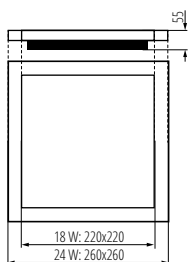

housing: plastic
shade: plastic

protection class 2
durability: 20 000h

INDEX	NAME	COLOUR	SENSOR	POWER SUPPLY	POWER	TC	LUMINOUS FLUX	BEAM ANGLE
32942	BENO 18W NW-L-W	white	no	220-240 AC	18 W	4000 K	1550 lm	110°
32946	BENO 18W NW-L-SE W	white	microvawe	220-240 AC	18 W	4000 K	1550 lm	110°
33349	BENO N 18W NW-L-GR	ghaphite	microvawe	220-240 AC	18 W	4000 K	1400 lm	110°
32949	BENO N 18W NW-L-SE GR	grafitowy	microvawe	220-240 AC	18 W	4000 K	1400 lm	110°
33342	BENO 24W NW-L-W	white	no	220-240 AC	24 W	4000 K	2060 lm	110°
33343	BENO 24W NW-L-GR	ghaphite	no	220-240 AC	24 W	4000 K	1920 lm	110°
33346	BENO 24W NW-L-SE W	white	microvawe	220-240 AC	24 W	4000 K	2060 lm	110°
33347	BENO 24W NW-L-SE GR	ghaphite	microvawe	220-240 AC	24 W	4000 K	1920 lm	110°