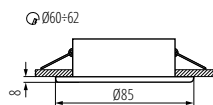

Decorative ring for replacable light sources MR16, cap GX5,3.

housing material: steel
protection class 3

INDEX	NAME	COLOUR	ANGLE ADJUSTMENT	MOUNTING HOLE	POWER SUPPLY	POWER
04703	MARIN CT-S80-C	chrome	no	Ø 60+62mm	12 AC; 12 DC	max 10 W
04704	MARIN CT-S80-SN	satin nickel	no	Ø 60+62mm	12 AC; 12 DC	max 10 W
04710	MARIN CT-S80-AB	matt brass	no	Ø 60+62mm	12 AC; 12 DC	max 10 W
32500	MARIN CT-S80-W	white	no	Ø 60+62mm	12 AC; 12 DC	max 10 W
32501	MARIN CT-S80-B	black matt	no	Ø 60+62mm	12 AC; 12 DC	max 10 W