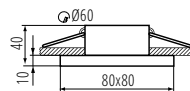

Decorative ring for replacable light sources MR16/PAR16-GU10, cap GX5,3/GU10. Lamp holder not included.

housing material: aluminum alloy
protection class 2 and 3

INDEX	NAME	COLOUR	ANGLE ADJUSTMENT	MOUNTING HOLE	POWER SUPPLY	POWER
33120	FLINI IP44 DSL-B	black matt	no	Ø 60 mm	12 AC; 12 DC; 220-240 AC	max 10 W
33121	FLINI IP44 DSL-W	white matt	no	Ø 60 mm	12 AC; 12 DC; 220-240 AC	max 10 W
33122	FLINI IP44 DSO-B	black matt	no	Ø 60 mm	12 AC; 12 DC; 220-240 AC	max 10 W
33123	FLINI IP44 DSL-W	white matt	no	Ø 60 mm	12 AC; 12 DC; 220-240 AC	max 10 W