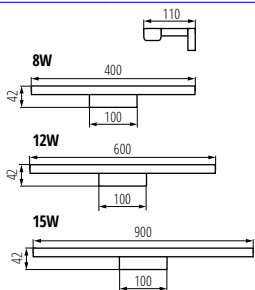

housing: aluminum alloy
shade: plastic

protection class 2
durability: 25 000h

INDEX	NAME	COLOUR	POWER SUPPLY	POWER	TC	LUMINOUS FLUX
26680	ASTEN LED IP44 8W-NW	chrome	220-240 AC	8 W	4000 K	660 lm
26683	ASTEN IP44 8W-NW-B	black	220-240 AC	8 W	4000 K	590 lm
26686	ASTEN IP44 8W-NW-W	white	220-240 AC	8 W	4000 K	690 lm
26681	ASTEN LED IP44 12W-NW	chrome	220-240 AC	12 W	4000 K	1010 lm
26684	ASTEN IP44 12W-NW-B	black	220-240 AC	12 W	4000 K	910 lm
26687	ASTEN IP44 12W-NW-W	white	220-240 AC	12 W	4000 K	1070 lm
26685	ASTEN IP44 15W-NW-B	black	220-240 AC	15 W	4000 K	1230 lm
26688	ASTEN IP44 15W-NW-W	white	220-240 AC	15 W	4000 K	1450 lm
26682	ASTEN LED IP44 15W-NW	chrom	220-240 AC	15 W	4000 K	1340 lm

ADVANTAGES:

- modern design
- can mount it over the mirror in the bathroom
- fits perfectly with Kanlux QULES