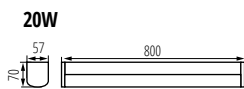

housing material: aluminium alloy
lampshade material: plastic

protection class: 2
life span: 25,000h

CODE	NAME	COLOUR	POWER SUPPLY	POWER	TC COLOUR	FLUX
36651	AKVO IP44 15W-NW-B S	black	220-240 AC	15 W	4000 K	1600 lm
36652	AKVO IP44 15W-NW-C S	chrome	220-240 AC	15 W	4000 K	1600 lm
36650	AKVO IP44 15W-NW-W S	white	220-240 AC	15 W	4000 K	1600 lm
36654	AKVO IP44 20W-NW-B S	black	220-240 AC	20 W	4000 K	2300 lm
36655	AKVO IP44 20W-NW-C S	chrome	220-240 AC	20 W	4000 K	2300 lm
36653	AKVO IP44 20W-NW-W S	white	220-240 AC	20 W	4000 K	2300 lm
36657	AKVO IP44 23W-NW-B S	black	220-240 AC	23 W	4000 K	2750 lm
36658	AKVO IP44 23W-NW-C S	chrome	220-240 AC	23 W	4000 K	2750 lm
36656	AKVO IP44 23W-NW-W S	white	220-240 AC	23 W	4000 K	2750 lm

ADVANTAGES:

- ✦ 3 colours (white, chrome, black)
- ✦ luminaire available in 3 lengths (60 cm, 80 cm and 100 cm)
- ✦ for wall or ceiling mounting
- ✦ can be mounted vertically and horizontally
- ✦ suitable for illumination of rooms such as bathrooms, laundry rooms, utility rooms, corridors and wardrobes