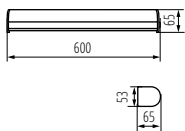

WALL LIGHT FITTINGS

KANLUX ROLSO LED

housing: aluminum alloy, plastic
shade: plastic

protection class 2
durability: 20 000h

INDEX	NAME	COLOUR	POWER SUPPLY	POWER	TC	LUMINOUS FLUX
□ 26700	ROLSO LED IP44 15W-NW	white/ chrome	220-240 AC	15 W	4000 K	1470 lm

ADVANTAGES:

- ✦ classic design
- ✦ ideal to mount over or on side of the mirror
- ✦ the possibility of vertical and horizontal installation
- ✦ mountable on the wall or on the ceiling built-in switch