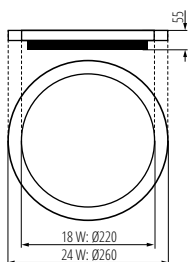

INDEX	NAME	COLOUR	SENSOR	POWER SUPPLY	POWER	TC	LUMINOUS FLUX	BEAM ANGLE
32940	BENO 18W NW-O-W	white	no	220-240 AC	18 W	4000 K	1550 lm	110°
32944	BENO 18W NW-O-SE W	white	microvawe	220-240 AC	18 W	4000 K	1550 lm	110°
33348	BENO N 18W NW-O-GR	ghaphite	microvawe	220-240 AC	18 W	4000 K	1400 lm	110°
32948	BENO N 18W NW-O-SE GR	ghaphite	microvawe	220-240 AC	18 W	4000 K	1400 lm	110°
33340	BENO 24W NW-O-W	white	no	220-240 AC	24 W	4000 K	2060 lm	110°
33341	BENO 24W NW-O-GR	ghaphite	no	220-240 AC	24 W	4000 K	1920 lm	110°
33344	BENO 24W NW-O-SE W	white	microvawe	220-240 AC	24 W	4000 K	2060 lm	110°
33345	BENO 24W NW-O-SE GR	ghaphite	microvawe	220-240 AC	24 W	4000 K	1920 lm	110°