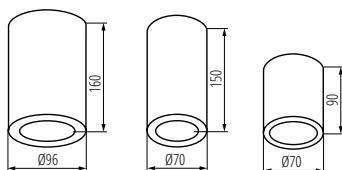

Ceiling-mounted spotlight luminaire suitable for MR16 interchangeable light sources with Gx5.3, E27 and E14 handles.

housing material: steel, protection class: 1

CODE	NAME	COLOUR	ANGLE ADJUSTMENT	POWER SUPPLY	POWER
36642	AQILO E14 IP65 DSO-B	black matt	none	220-240 AC	max 10 W
36640	AQILO E14 IP65 DSO-GR	graphite	none	220-240 AC	max 10 W
36641	AQILO E14 IP65 DSO-W	white	none	220-240 AC	max 10 W
36645	AQILO E27 IP65 DSO-B	black matt	none	220-240 AC	max 20 W
36643	AQILO E27 IP65 DSO-GR	graphite	none	220-240 AC	max 20 W
36644	AQILO E27 IP65 DSO-W	white	none	220-240 AC	max 20 W
33361	AQILO IP65 DSO-B	black matt	none	220-240 AC	max 7 W
33362	AQILO IP65 DSO-GR	graphite	none	220-240 AC	max 7 W
33360	AQILO IP65 DSO-W	white	none	220-240 AC	max 7 W