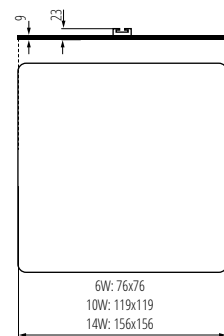

FAMILY OF RECESSED CEILING LIGHT FITTINGS

KANLUX AREL LED

IP
65/20

housing: aluminum alloy
shade: PMMA LGP

protection class 2
durability: 30 000h

INDEX	NAME	COLOUR	MOUNTING HOLE	POWER SUPPLY	POWER	LUMINOUS FLUX	TC	BEAM ANGLE
29582	AREL LED DL 6W-NW	white	Ø 60x60mm	220-240 AC	6 W	490 lm	4000 K	120°
29586	AREL LED DL 10W-NW	white	Ø 119x119mm	220-240 AC	10 W	1000 lm	4000 K	120°
29590	AREL LED DL 14W-NW	white	Ø 140x140mm	220-240 AC	14 W	1300 lm	4000 K	120°

ADVANTAGES:

- ✦ panel thickness is only 9mm
- ✦ frameless housing - ideally blends into the ceiling
- ✦ ensures even light distribution
- ✦ scratch and photoaging resistant