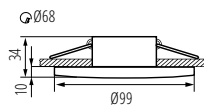

housing material: aluminium alloy, protection class: 2 and 3

CODE	NAME	COLOUR	ANGLE ADJUSTMENT	MOUNTING HOLE	POWER SUPPLY	POWER
33126	DROXY IP65 DSO-B	black matt	none	Ø 68 mm	12 AC; 12 DC; 220-240 AC	max 10 W
33125	DROXY IP65 DSO-W	white matt	none	Ø 68 mm	12 AC; 12 DC; 220-240 AC	max 10 W