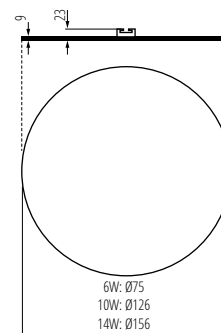

FAMILY OF RECESSED CEILING LIGHT FITTINGS

KANLUX AREL LED

IP
65/20

housing: aluminum alloy
shade: PMMA LGP

protection class 2
durability: 30 000h

INDEX	NAME	COLOUR	MOUNTING HOLE	POWER SUPPLY	POWER	LUMINOUS FLUX	TC	BEAM ANGLE
29580	AREL LED DO 6W-NW	white	Ø 60mm	220-240 AC	6 W	450 lm	4000 K	120°
29581	AREL LED DO 6W-WW	white	Ø 60mm	220-240 AC	6 W	440 lm	3000 K	120°
29584	AREL LED DO 10W-NW	white	Ø 119mm	220-240 AC	10 W	940 lm	4000 K	120°
29585	AREL LED DO 10W-WW	white	Ø 119mm	220-240 AC	10 W	890 lm	3000 K	120°
29588	AREL LED DO 14W-NW	white	Ø 140mm	220-240 AC	14 W	1300 lm	4000 K	120°
29589	AREL LED DO 14W-WW	white	Ø 140mm	220-240 AC	14 W	1210 lm	3000 K	120°

ADVANTAGES:

- ✦ panel thickness is only 9mm
- ✦ frameless housing - ideally blends into the ceiling
- ✦ ensures even light distribution
- ✦ scratch and photoaging resistant