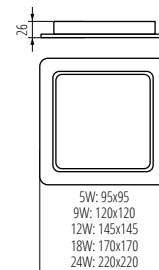

CEILING-MOUNTED LUMINAIRES

KANLUX TAVO LED

**IP
44/20**

housing material: aluminium alloy
lampshade material: PMMA LGP

2 protection class: 2
life span: 30,000h

CODE	NAME	COLOUR	MOUNTING HOLE	POWER SUPPLY	POWER	FLUX	TC COLOUR	ANGLE OF ILLUMINATION
36515	TAVO LED DL 5W-NW	white	75x75mm	220-240 AC	5 W	400 lm	4000 K	120°
36516	TAVO LED DL 9W-NW	white	95x95mm	220-240 AC	9 W	900 lm	4000 K	120°
36517	TAVO LED DL 12W-NW	white	125x125mm	220-240 AC	12 W	1250 lm	4000 K	120°
36518	TAVO LED DL 18W-NW	white	145x145mm	220-240 AC	18 W	1900 lm	4000 K	120°
36519	TAVO LED DL 24W-NW	white	195x195mm	220-240 AC	24 W	2600 lm	4000 K	120°
36510	TAVO LED DO 5W-NW	white	Ø 75mm	220-240 AC	5 W	400 lm	4000 K	120°
36511	TAVO LED DO 9W-NW	white	Ø 95mm	220-240 AC	9 W	900 lm	4000 K	120°
36512	TAVO LED DO 12W-NW	white	Ø 125mm	220-240 AC	12 W	1250 lm	4000 K	120°
36513	TAVO LED DO 18W-NW	white	Ø 145mm	220-240 AC	18 W	1900 lm	4000 K	120°
36514	TAVO LED DO 24W-NW	white	Ø 195mm	220-240 AC	24 W	2600 lm	4000 K	120°
36522	TAVO FRAME DL 12W	white						
36523	TAVO FRAME DL 18W	white						
36520	TAVO FRAME DO 12W	white						
36521	TAVO FRAME DO 18W	white						

ADVANTAGES:

- ✦ minimalist Scandinavian design
- ✦ possibility of surface mounting of 12W and 18W models in Kanlux TAVO FRAME.