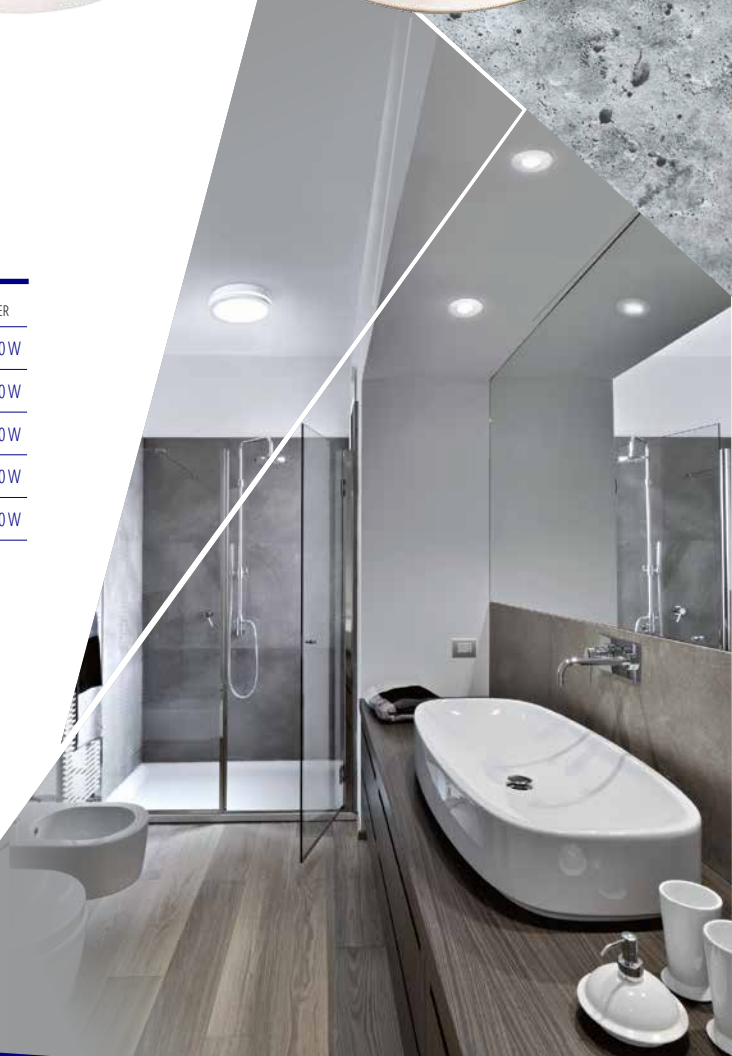

ADVANTAGES:

- ✦ simple and universal look
- ✦ smooth surface finish

FAMILY OF RECESSED CEILING LIGHT FITTINGS, LIGHT ACCENT

KANLUX OYO LED

**IP
68**

OYO 2LED-CW includes 2 pieces, OYO 5LED-CW includes 5 pieces
housing material: metal, plastic