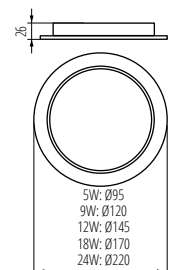

CEILING-MOUNTED LUMINAIRES

KANLUX TAVO LED

**IP
44/20**

housing material: aluminium alloy
lampshade material: PMMA LGP

2 protection class: 2
life span: 30,000h

CODE	NAME	COLOUR	MOUNTING HOLE	POWER SUPPLY	POWER	FLUX	TC COLOUR	ANGLE OF ILLUMINATION
36515	TAVO LED DL 5W-NW	white	75x75mm	220-240 AC	5 W	400 lm	4000 K	120°
36516	TAVO LED DL 9W-NW	white	95x95mm	220-240 AC	9 W	900 lm	4000 K	120°
36517	TAVO LED DL 12W-NW	white	125x125mm	220-240 AC	12 W	1250 lm	4000 K	120°
36518	TAVO LED DL 18W-NW	white	145x145mm	220-240 AC	18 W	1900 lm	4000 K	120°
36519	TAVO LED DL 24W-NW	white	195x195mm	220-240 AC	24 W	2600 lm	4000 K	120°
36510	TAVO LED DO 5W-NW	white	Ø 75mm	220-240 AC	5 W	400 lm	4000 K	120°
36511	TAVO LED DO 9W-NW	white	Ø 95mm	220-240 AC	9 W	900 lm	4000 K	120°
36512	TAVO LED DO 12W-NW	white	Ø 125mm	220-240 AC	12 W	1250 lm	4000 K	120°
36513	TAVO LED DO 18W-NW	white	Ø 145mm	220-240 AC	18 W	1900 lm	4000 K	120°
36514	TAVO LED DO 24W-NW	white	Ø 195mm	220-240 AC	24 W	2600 lm	4000 K	120°
36522	TAVO FRAME DL 12W	white						
36523	TAVO FRAME DL 18W	white						
36520	TAVO FRAME DO 12W	white						
36521	TAVO FRAME DO 18W	white						

ADVANTAGES:

- ✦ minimalist Scandinavian design
- ✦ possibility of surface mounting of 12W and 18W models in Kanlux TAVO FRAME.