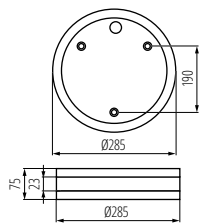

Plafonier with replacable light source GLS/LED lamps (E27 cap).
housing: steel
shade: PC

protection class 2

INDEX	NAME	COLOUR	SENSOR	POWER SUPPLY	POWER
○	08980 JURBA DL-218O	satın nickel	no	220-240 AC	2 x 18 W
□	08981 JURBA DL-218L	satın nickel	no	220-240 AC	2 x 18 W