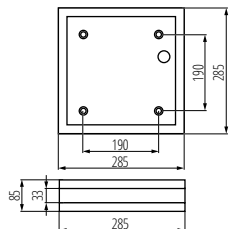

Plafonier with replacable light source GLS/LED lamps (E27 cap).
housing: steel
shade: PC

protection class 2

INDEX	NAME	COLOUR	SENSOR	POWER SUPPLY	POWER
○	08980 JURBA DL-218O	satın nickel	no	220-240 AC	2 x 18 W
□	08981 JURBA DL-218L	satın nickel	no	220-240 AC	2 x 18 W